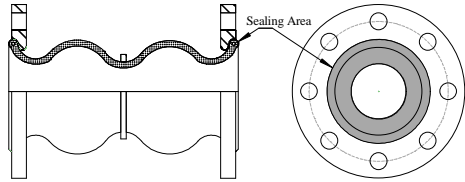

STYLE # RSE

Single Sphere Rubber Expansion Joint EPDM

CROSS REFERENCE

Mason	MFNC
Metraflex	Metrasphere Style R
Proco	240-AV/NN
Unisource	U-301

Part-Number	Size Inches
RSE-150	1-1/2" x 6"
RSE-200	2" x 6"
RSE-250	2-1/2" x 6"
RSE-300	3" x 6"
RSE-400	4" x 6"
RSE-500	5" x 6"
RSE-600	6" x 6"
RSE-800	8" x 6"
RSE-1000	10" x 8"
RSE-1200	12" x 8"
RSE-1400	14" x 8"
RSE-1600	16" x 8"
RSE-1800	18" x 8"
RSE-2000	20" x 8"
RSE-2400	24" X8"

Global Flex Mfg.

1580 Charles Drive Redding, CA 96003

Dual Sphere Rubber Expansion Joint Neoprene

STYLE # RDN

Part-Number	Size Inches
RDN-150	1-1/2" X 7"
RDN-200	2" X 7"
RDN-250	2-1/2" X 7"
RDN-300	3" X 7"
RDN-400	4" X 9"
RDN-500	5" X 9"
RDN-600	6" X 9"
RDN-800	8" X 13"
RDN-1000	10" X 13"
RDN-1200	12" X 13"
RDN-1400	14" X
RDN-1600	16" X
RDN-1800	18" X
RDN-2000	20" X
RDN-2400	24" X

CROSS REFERENCE

Mason	MFTNC
Metraflex	Twin sphere
Proco	242-NN
Unisource	U-302

Dual Sphere Rubber Expansion Joint EPDM

STYLE # RDE

Part-Number	Size Inches
RDE-150	1-1/2" X 7"
RDE-200	2" X 7"
RDE-250	2-1/2" X 7"
RDE-300	3" X 7"
RDE-400	4" X 9"
RDE-500	5" X 9"
RDE-600	6" X 9"
RDE-800	8" X 13"
RDE-1000	10" X 13"
RDE-1200	12" X 13"
RDE-1400	14" X
RDE-1600	16" X
RDE-1800	18" X
RDE-2000	20" X
RDE-2400	24" X

CROSS REFERENCE

Mason	MFTNC
Metraflex	Twin sphere
Proco	242-EE
Unisource	U-302

GlobalFlex Mfg.

1580 Charles Drive Redding, CA 96003

STYLE # RUN

Double Union Connector Neoprene

Part-Number	Size Inches
UN-075	3/4" X 8"
UN-100	1" X 8"
UN-125	1-1/4" X 8"
UN-150	1-1/2" X 8"
UN-200	2" X 8"
UN-250	2-1/2" X 8"
UN-300	3" X 8"