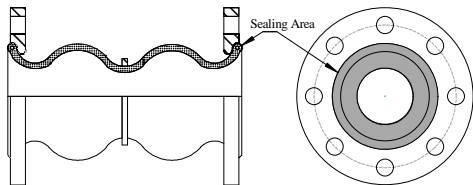

STYLE # RSE

Single Sphere Rubber Expansion Joint EPDM

CROSS REFERENCE

Mason	MFNC
Metraflex	Metrasphere Style R
Proco	240-AV/NN
Unisource	U-301

Part-Number	Size Inches
RSE-150	1-1/2" x 6"
RSE-200	2" x 6"
RSE-250	2-1/2" x 6"
RSE-300	3" x 6"
RSE-400	4" x 6"
RSE-500	5" x 6"
RSE-600	6" x 6"
RSE-800	8" x 6"
RSE-1000	10" x 8"
RSE-1200	12" x 8"
RSE-1400	14" x 8"
RSE-1600	16" x 8"
RSE-1800	18" x 8"
RSE-2000	20" x 8"
RSE-2400	24" X8"

Global Flex Mfg.

1580 Charles Drive Redding, CA 96003

Dual Sphere Rubber Expansion Joint Neoprene

STYLE # RDN

Part-Number	Size Inches
RDN-150	1-1/2" X 7"
RDN-200	2" X 7"
RDN-250	2-1/2" X 7"
RDN-300	3" X 7"
RDN-400	4" X 9"
RDN-500	5" X 9"
RDN-600	6" X 9"
RDN-800	8" X 13"
RDN-1000	10" X 13"
RDN-1200	12" X 13"
RDN-1400	14" X
RDN-1600	16" X
RDN-1800	18" X
RDN-2000	20" X
RDN-2400	24" X

CROSS REFERENCE

Mason	MFTNC
Metraflex	Twin sphere
Proco	242-NN
Unisource	U-302

Dual Sphere Rubber Expansion Joint EPDM

STYLE # RDE

Part-Number	Size Inches
RDE-150	1-1/2" X 7"
RDE-200	2" X 7"
RDE-250	2-1/2" X 7"
RDE-300	3" X 7"
RDE-400	4" X 9"
RDE-500	5" X 9"
RDE-600	6" X 9"
RDE-800	8" X 13"
RDE-1000	10" X 13"
RDE-1200	12" X 13"
RDE-1400	14" X
RDE-1600	16" X
RDE-1800	18" X
RDE-2000	20" X
RDE-2400	24" X

CROSS REFERENCE

Mason	MFTNC
Metraflex	Twin sphere
Proco	242-EE
Unisource	U-302

GlobalFlex Mfg.

1580 Charles Drive Redding, CA 96003

STYLE # RUN

Double Union Connector Neoprene

Part-Number	Size Inches
UN-075	3/4" X 8"
UN-100	1" X 8"
UN-125	1-1/4" X 8"
UN-150	1-1/2" X 8"
UN-200	2" X 8"
UN-250	2-1/2" X 8"
UN-300	3" X 8"