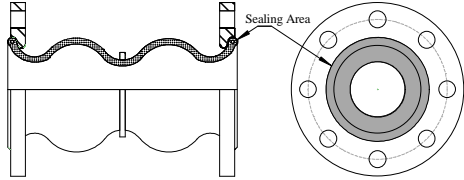

STYLE # RSE

Single Sphere Rubber Expansion Joint EPDM

CROSS REFERENCE

Mason	MFNC
Metraflex	Metrasphere Style R
Proco	240-AV/NN
Unisource	U-301

Part-Number	Size Inches
RSE-150	1-1/2" x 6"
RSE-200	2" x 6"
RSE-250	2-1/2" x 6"
RSE-300	3" x 6"
RSE-400	4" x 6"
RSE-500	5" x 6"
RSE-600	6" x 6"
RSE-800	8" x 6"
RSE-1000	10" x 8"
RSE-1200	12" x 8"
RSE-1400	14" x 8"
RSE-1600	16" x 8"
RSE-1800	18" x 8"
RSE-2000	20" x 8"
RSE-2400	24" X8"

Global Flex Mfg.

1580 Charles Drive Redding, CA 96003

Dual Sphere Rubber Expansion Joint Neoprene

STYLE # RDN

Part-Number	Size Inches
RDN-150	1-1/2" X 7"
RDN-200	2" X 7"
RDN-250	2-1/2" X 7"
RDN-300	3" X 7"
RDN-400	4" X 9"
RDN-500	5" X 9"
RDN-600	6" X 9"
RDN-800	8" X 13"
RDN-1000	10" X 13"
RDN-1200	12" X 13"
RDN-1400	14" X
RDN-1600	16" X
RDN-1800	18" X
RDN-2000	20" X
RDN-2400	24" X

CROSS REFERENCE

Mason	MFTNC
Metraflex	Twin sphere
Proco	242-NN
Unisource	U-302

Dual Sphere Rubber Expansion Joint EPDM

STYLE # RDE

Part-Number	Size Inches
RDE-150	1-1/2" X 7"
RDE-200	2" X 7"
RDE-250	2-1/2" X 7"
RDE-300	3" X 7"
RDE-400	4" X 9"
RDE-500	5" X 9"
RDE-600	6" X 9"
RDE-800	8" X 13"
RDE-1000	10" X 13"
RDE-1200	12" X 13"
RDE-1400	14" X
RDE-1600	16" X
RDE-1800	18" X
RDE-2000	20" X
RDE-2400	24" X

CROSS REFERENCE

Mason	MFTNC
Metraflex	Twin sphere
Proco	242-EE
Unisource	U-302

Global Flex Mfg.

1580 Charles Drive Redding, CA 96003

STYLE # RUN

Double Union Connector Neoprene

Part-Number	Size Inches
UN-075	3/4" X 8"
UN-100	1" X 8"
UN-125	1-1/4" X 8"
UN-150	1-1/2" X 8"
UN-200	2" X 8"
UN-250	2-1/2" X 8"
UN-300	3" X 8"