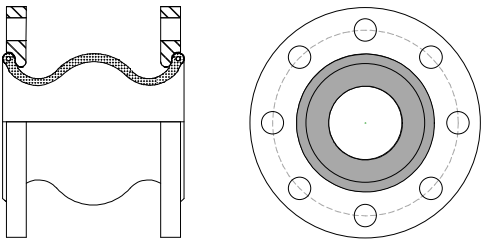

GlobalFlex Mfg.

1580 Charles Drive Redding, CA 96003

Single Sphere Rubber Expansion Joint Neoprene

STYLE # RSN

CROSS REFERENCE

Mason	MFNC
Metraflex	Metrasphere Style R
Proco	240-AV/NN
Unisource	U-301

Part-Number	Size Inches
RSN-150	1-1/2" x 6"
RSN-200	2" x 6"
RSN-250	2-1/2" x 6"
RSN-300	3" x 6"
RSN-400	4" x 6"
RSN-500	5" x 6"
RSN-600	6" x 6"
RSN-800	8" x 6"
RSN-1000	10" x 8"
RSN-1200	12" x 8"
RSN-1400	14" x 8"
RSN-1600	16" x 8"
RSN-1800	18" x 8"
RSN-2000	20" x 8"
RSN-2400	24" X8"

STYLE # RSE

Single Sphere Rubber Expansion Joint EPDM

CROSS REFERENCE

Mason	MFNC
Metraflex	Metrasphere Style R
Proco	240-AV/NN
Unisource	U-301

Part-Number	Size Inches
RSE-150	1-1/2" x 6"
RSE-200	2" x 6"
RSE-250	2-1/2" x 6"
RSE-300	3" x 6"
RSE-400	4" x 6"
RSE-500	5" x 6"
RSE-600	6" x 6"
RSE-800	8" x 6"
RSE-1000	10" x 8"
RSE-1200	12" x 8"
RSE-1400	14" x 8"
RSE-1600	16" x 8"
RSE-1800	18" x 8"
RSE-2000	20" x 8"
RSE-2400	24" X8"

Global Flex Mfg.

1580 Charles Drive Redding, CA 96003

Dual Sphere Rubber Expansion Joint Neoprene

STYLE # RDN

Part-Number	Size Inches
RDN-150	1-1/2" X 7"
RDN-200	2" X 7"
RDN-250	2-1/2" X 7"
RDN-300	3" X 7"
RDN-400	4" X 9"
RDN-500	5" X 9"
RDN-600	6" X 9"
RDN-800	8" X 13"
RDN-1000	10" X 13"
RDN-1200	12" X 13"
RDN-1400	14" X
RDN-1600	16" X
RDN-1800	18" X
RDN-2000	20" X
RDN-2400	24" X

CROSS REFERENCE

Mason	MFTNC
Metraflex	Twin sphere
Proco	242-NN
Unisource	U-302

Dual Sphere Rubber Expansion Joint EPDM

STYLE # RDE

Part-Number	Size Inches
RDE-150	1-1/2" X 7"
RDE-200	2" X 7"
RDE-250	2-1/2" X 7"
RDE-300	3" X 7"
RDE-400	4" X 9"
RDE-500	5" X 9"
RDE-600	6" X 9"
RDE-800	8" X 13"
RDE-1000	10" X 13"
RDE-1200	12" X 13"
RDE-1400	14" X
RDE-1600	16" X
RDE-1800	18" X
RDE-2000	20" X
RDE-2400	24" X