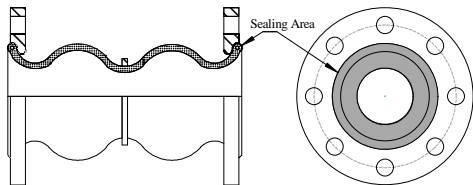

STYLE # RSE

Single Sphere Rubber Expansion Joint EPDM

CROSS REFERENCE

Mason	MFNC
Metraflex	Metrasphere Style R
Proco	240-AV/NN
Unisource	U-301

Part-Number	Size Inches
RSE-150	1-1/2" x 6"
RSE-200	2" x 6"
RSE-250	2-1/2" x 6"
RSE-300	3" x 6"
RSE-400	4" x 6"
RSE-500	5" x 6"
RSE-600	6" x 6"
RSE-800	8" x 6"
RSE-1000	10" x 8"
RSE-1200	12" x 8"
RSE-1400	14" x 8"
RSE-1600	16" x 8"
RSE-1800	18" x 8"
RSE-2000	20" x 8"
RSE-2400	24" X8"

Global Flex Mfg.

1580 Charles Drive Redding, CA 96003

Dual Sphere Rubber Expansion Joint Neoprene

STYLE # RDN

Part-Number	Size Inches
RDN-150	1-1/2" X 7"
RDN-200	2" X 7"
RDN-250	2-1/2" X 7"
RDN-300	3" X 7"
RDN-400	4" X 9"
RDN-500	5" X 9"
RDN-600	6" X 9"
RDN-800	8" X 13"
RDN-1000	10" X 13"
RDN-1200	12" X 13"
RDN-1400	14" X
RDN-1600	16" X
RDN-1800	18" X
RDN-2000	20" X
RDN-2400	24" X

CROSS REFERENCE

Mason	MFTNC
Metraflex	Twin sphere
Proco	242-NN
Unisource	U-302

Dual Sphere Rubber Expansion Joint EPDM

STYLE # RDE

Part-Number	Size Inches
RDE-150	1-1/2" X 7"
RDE-200	2" X 7"
RDE-250	2-1/2" X 7"
RDE-300	3" X 7"
RDE-400	4" X 9"
RDE-500	5" X 9"
RDE-600	6" X 9"
RDE-800	8" X 13"
RDE-1000	10" X 13"
RDE-1200	12" X 13"
RDE-1400	14" X
RDE-1600	16" X
RDE-1800	18" X
RDE-2000	20" X
RDE-2400	24" X

CROSS REFERENCE

Mason	MFTNC
Metraflex	Twin sphere
Proco	242-EE
Unisource	U-302

Global Flex Mfg.

1580 Charles Drive Redding, CA 96003

STYLE # RUN

Double Union Connector Neoprene

Part-Number	Size Inches
UN-075	3/4" X 8"
UN-100	1" X 8"
UN-125	1-1/4" X 8"
UN-150	1-1/2" X 8"
UN-200	2" X 8"
UN-250	2-1/2" X 8"
UN-300	3" X 8"