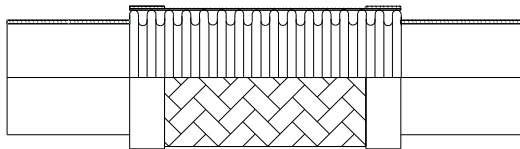

STYLE # SB

Stainless Steel Hose Pump Connector Bronze Sweat Ends

Part-Number	Size Inches
SB-050	1/2" X 6-1/2"
SB-075	3/4" X 7"
SB-100	1" X 8"
SB-125	1-1/4" X 8-1/2"
SB-150	1-1/2" X 9"
SB-200	2" X 10-1/2"
SB-250	2-1/2" X 12"
SB-300	3" X 12"

Global-Flex Mfg.

1580 Charles Drive Redding, CA 96003

STYLE # BM

Cross Reference

Mason	BBF
Metraflex	Style BBT
Senior Flexonics	PCB-BRMT
Unisource	UPCB-BRMP

Bronze Pump Connectors Bronze MPT Ends

Part-Number	Size Inches
BM-050	1/2" X 6-1/2"
BM-075	3/4" X 7"
BM-100	1" X 8"
BM-125	1-1/4" X 8-1/2"
BM-150	1-1/2" X 9"
BM-200	2" X 10-1/2"
BM-250	2-1/2" X 12"
BM-300	3" X 12"

STYLE # BV

Cross Reference

Anaconda	FX,FY
Metraflex	RAF
Mercer Mason	BBF
Unisource	VIB

Bronze Vib – Female Copper Sweat Each End

Part-Number	Size Inches
BV-2	1/4 X 7-1/2 to fit 1/4 OD tube
BV-3	3/8 X 8-1/4 to fit 3/8 OD tube
BV-4	3/8 X 9 to fit 1/2 OD tube
BV-5	1/2 X 9-3/4 to fit 5/8 OD tube
BV-6	1/2 X 10 to fit 3/4 OD tube
BV-7	3/4 X 11-1/4 to fit 3/4 OD tube
BV-8	3/4 X 11-1/2 to fit 7/8 OD tube
BV-9	1 X 13 to fit 1-1/8 OD tube
BV-10	1-1/4 X 14-3/4 to fit 1-3/8 OD tube
BV-11	1-1/2 X 17 to fit 1-5/8 OD tube
BV-12	2 X 20 to fit 2-1/8 OD tube
BV-13	2-1/2 X 24 to fit 2-5/8 OD tube
BV-14	3 X 27 to fit 3-1/3 OD tube
BV-15	3-1/2 X 32 to fit 3-5/8 OD tube
BV-16	4 X 33 to 4-1/8 OD tube