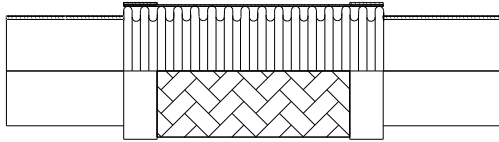

Global-Flex Mfg.

1580 Charles Drive Redding, CA 96003

STYLE # BS

Cross Reference

Metraflex	Style BBS
Mercer/Mason Style	BBF
Senior Flexonics	PCB-BRSW
Unisource	UPCB-BRSW

Bronze Pump Connector Sweat Ends

Part-Number	Size Inches
BS-050	1/2" X 6-1/2"
BS-075	3/4" X 7"
BS-100	1" X 8"
BS-125	1-1/4" X 8-1/2"
BS-150	1-1/2" X 9"
BS-200	2" X 10-1/2"
BS-250	2-1/2" X 12"
BS-300	3" X 12"

STYLE # SB

Stainless Steel Hose Pump Connector Bronze Sweat Ends

Part-Number	Size Inches
SB-050	1/2" X 6-1/2"
SB-075	3/4" X 7"
SB-100	1" X 8"
SB-125	1-1/4" X 8-1/2"
SB-150	1-1/2" X 9"
SB-200	2" X 10-1/2"
SB-250	2-1/2" X 12"
SB-300	3" X 12"

Global-Flex Mfg.

1580 Charles Drive Redding, CA 96003

STYLE # BM

Cross Reference

Mason	BBF
Metraflex	Style BBT
Senior Flexonics	PCB-BRMT
Unisource	UPCB-BRMP

Bronze Pump Connectors Bronze MPT Ends

Part-Number	Size Inches
BM-050	1/2" X 6-1/2"
BM-075	3/4" X 7"
BM-100	1" X 8"
BM-125	1-1/4" X 8-1/2"
BM-150	1-1/2" X 9"
BM-200	2" X 10-1/2"
BM-250	2-1/2" X 12"
BM-300	3" X 12"

STYLE # BV

Cross Reference

Anaconda	FX,FY
Metraflex	RAF
Mercer Mason	BBF
Unisource	VIB

Bronze Vib – Female Copper Sweat Each End

Part-Number	Size Inches
BV-2	1/4 X 7-1/2 to fit 1/4 OD tube
BV-3	3/8 X 8-1/4 to fit 3/8 OD tube
BV-4	3/8 X 9 to fit 1/2 OD tube
BV-5	1/2 X 9-3/4 to fit 5/8 OD tube
BV-6	1/2 X 10 to fit 3/4 OD tube
BV-7	3/4 X 11-1/4 to fit 3/4 OD tube
BV-8	3/4 X 11-1/2 to fit 7/8 OD tube
BV-9	1 X 13 to fit 1-1/8 OD tube
BV-10	1-1/4 X 14-3/4 to fit 1-3/8 OD tube
BV-11	1-1/2 X 17 to fit 1-5/8 OD tube
BV-12	2 X 20 to fit 2-1/8 OD tube
BV-13	2-1/2 X 24 to fit 2-5/8 OD tube
BV-14	3 X 27 to fit 3-1/3 OD tube
BV-15	3-1/2 X 32 to fit 3-5/8 OD tube
BV-16	4 X 33 to 4-1/8 OD tube