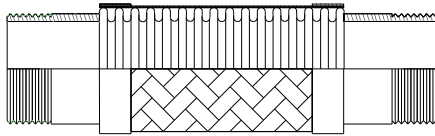

Global-Flex Mfg.

1580 Charles Drive Redding, CA 96003

STYLE # BS

Cross Reference

Metraflex	Style BBS
Mercer/Mason Style	BBF
Senior Flexonics	PCB-BRSW
Unisource	UPCB-BRSW

Bronze Pump Connector Sweat Ends

Part-Number	Size Inches
BS-050	1/2" X 6-1/2"
BS-075	3/4" X 7"
BS-100	1" X 8"
BS-125	1-1/4" X 8-1/2"
BS-150	1-1/2" X 9"
BS-200	2" X 10-1/2"
BS-250	2-1/2" X 12"
BS-300	3" X 12"

STYLE # SB

Stainless Steel Hose Pump Connector Bronze Sweat Ends

Part-Number	Size Inches
SB-050	1/2" X 6-1/2"
SB-075	3/4" X 7"
SB-100	1" X 8"
SB-125	1-1/4" X 8-1/2"
SB-150	1-1/2" X 9"
SB-200	2" X 10-1/2"
SB-250	2-1/2" X 12"
SB-300	3" X 12"

Global-Flex Mfg.

1580 Charles Drive Redding, CA 96003

STYLE # BM

Cross Reference

Mason	BBF
Metraflex	Style BBT
Senior Flexonics	PCB-BRMT
Unisource	UPCB-BRMP

Bronze Pump Connectors Bronze MPT Ends

Part-Number	Size Inches
BM-050	1/2" X 6-1/2"
BM-075	3/4" X 7"
BM-100	1" X 8"
BM-125	1-1/4" X 8-1/2"
BM-150	1-1/2" X 9"
BM-200	2" X 10-1/2"
BM-250	2-1/2" X 12"
BM-300	3" X 12"

STYLE # BV

Cross Reference

Anaconda	FX,FY
Metraflex	RAF
Mercer Mason	BBF
Unisource	VIB

Bronze Vib – Female Copper Sweat Each End

Part-Number	Size Inches
BV-2	1/4 X 7-1/2 to fit 1/4 OD tube
BV-3	3/8 X 8-1/4 to fit 3/8 OD tube
BV-4	3/8 X 9 to fit 1/2 OD tube
BV-5	1/2 X 9-3/4 to fit 5/8 OD tube
BV-6	1/2 X 10 to fit 3/4 OD tube
BV-7	3/4 X 11-1/4 to fit 3/4 OD tube
BV-8	3/4 X 11-1/2 to fit 7/8 OD tube
BV-9	1 X 13 to fit 1-1/8 OD tube
BV-10	1-1/4 X 14-3/4 to fit 1-3/8 OD tube
BV-11	1-1/2 X 17 to fit 1-5/8 OD tube
BV-12	2 X 20 to fit 2-1/8 OD tube
BV-13	2-1/2 X 24 to fit 2-5/8 OD tube
BV-14	3 X 27 to fit 3-1/3 OD tube
BV-15	3-1/2 X 32 to fit 3-5/8 OD tube
BV-16	4 X 33 to 4-1/8 OD tube