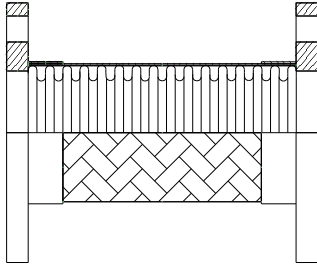

Global-Flex Mfg.

1580 Charles Drive Redding, CA 96003

Stainless Steel Pump Connectors Carbon Steel MPT Long Length

STYLE # PM-L

| Part Number | Size Inches |
|-------------|--------------|
| PML-050 | 1/2" X 10" |
| PML-075 | 3/4" X 11" |
| PML-100 | 1" X 12" |
| PML-125 | 1-1/4" X 13" |
| PML-150 | 1-1/2" X 14" |
| PML-200 | 2" X 15" |

Cross Reference

Mason/Mercer
Flex Metal Hose
Unisource

Style BSS PC-MN-L
MFC-L Series
UPCS-MMT-L

STYLE # PF

Stainless Steel Pump Connectors Carbon Steel 150 LB Flange

| Part-Number | Size Inches |
|-------------|-------------|
| PF-150 | 1-1/2" X 9" |
| PF-200 | 2" X 9" |
| PF-250 | 2-1/2" X 9" |
| PF-300 | 3" X 9" |
| PF-400 | 4" X 9" |
| PF-500 | 5" X 11" |
| PF-600 | 6" X 11" |
| PF-800 | 8" X 12" |
| PF-1000 | 10" X 13" |
| PF-1200 | 12" X 14" |

Cross Reference

Mason
Metraflex
Senior Flexonics
Unisource

Style BSS PC-RF-150
Metra Mini
PCS-FLG
UPCS-FLG

Global-Flex Mfg.

1580 Charles Drive Redding, CA 96003

STYLE # PF-L

Stainless Steel Pump Connectors Carbon Steel 150 LB Flange Long Length

| Part-Number | Size Inches |
|-------------|--------------|
| PF-200-L | 2" X 12" |
| PF-250-L | 2-1/2" X 12" |
| PF-300-L | 3" X 12" |
| PF-400-L | 4" X 12" |
| PF-500-L | 5" X 18" |
| PF-600-L | 6" X 18" |
| PF-800-L | 8" X 22" |
| PF-1000-L | 10" X 22" |