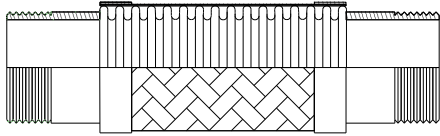

Global-Flex Mfg.

1580 Charles Drive Redding, CA 96003

STYLE # PM

Stainless Steel Pump Connectors Carbon Steel MPT

Cross Reference

| | |
|------------------|-----------------|
| Mason/Mercer | Style BSS PC-MN |
| Flex Metal Hose | MFC Serie |
| Unisource | UPCS-MMT |
| Senior Flexonics | PCS-MMT |

| Part-Number | Size Inches |
|-------------|-----------------|
| PM-050 | 1/2" X 6-1/2" |
| PM-075 | 3/4" X 7" |
| PM-100 | 1" X 8" |
| PM-125 | 1-1/4" X 8 1/2" |
| PM-150 | 1-1/2" X 9" |
| PM-200 | 2" X 10-1/2" |
| PM-250 | 2-1/2" X 12" |
| PM-300 | 3" X 14" |
| PM-400 | 4" X 16" |

Global-Flex Mfg.

1580 Charles Drive Redding, CA 96003

Stainless Steel Pump Connectors Carbon Steel MPT Long Length

STYLE # PM-L

| Part Number | Size Inches |
|-------------|--------------|
| PML-050 | 1/2" X 10" |
| PML-075 | 3/4" X 11" |
| PML-100 | 1" X 12" |
| PML-125 | 1-1/4" X 13" |
| PML-150 | 1-1/2" X 14" |
| PML-200 | 2" X 15" |