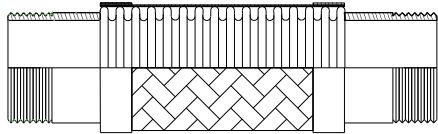

Global-Flex Mfg.

1580 Charles Drive Redding, CA 96003

STYLE # PM

Stainless Steel Pump Connectors Carbon Steel MPT

Cross Reference

| | |
|------------------|-----------------|
| Mason/Mercer | Style BSS PC-MN |
| Flex Metal Hose | MFC Serie |
| Unisource | UPCS-MMT |
| Senior Flexonics | PCS-MMT |

| Part-Number | Size Inches |
|-------------|-----------------|
| PM-050 | 1/2" X 6-1/2" |
| PM-075 | 3/4" X 7" |
| PM-100 | 1" X 8" |
| PM-125 | 1-1/4" X 8 1/2" |
| PM-150 | 1-1/2" X 9" |
| PM-200 | 2" X 10-1/2" |
| PM-250 | 2-1/2" X 12" |
| PM-300 | 3" X 14" |
| PM-400 | 4" X 16" |

Global-Flex Mfg.

1580 Charles Drive Redding, CA 96003

Stainless Steel Pump Connectors Carbon Steel MPT Long Length

STYLE # PM-L

| Part Number | Size Inches |
|-------------|--------------|
| PML-050 | 1/2" X 10" |
| PML-075 | 3/4" X 11" |
| PML-100 | 1" X 12" |
| PML-125 | 1-1/4" X 13" |
| PML-150 | 1-1/2" X 14" |
| PML-200 | 2" X 15" |

Cross Reference

Mason/Mercer
Flex Metal Hose
Unisource

Style BSS PC-MN-L
MFC-L Series
UPCS-MMT-L

STYLE # PF

Stainless Steel Pump Connectors Carbon Steel 150 LB Flange

| Part-Number | Size Inches |
|-------------|-------------|
| PF-150 | 1-1/2" X 9" |
| PF-200 | 2" X 9" |
| PF-250 | 2-1/2" X 9" |
| PF-300 | 3" X 9" |
| PF-400 | 4" X 9" |
| PF-500 | 5" X 11" |
| PF-600 | 6" X 11" |
| PF-800 | 8" X 12" |
| PF-1000 | 10" X 13" |
| PF-1200 | 12" X 14" |