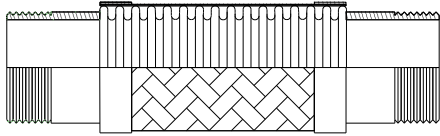

Global-Flex Mfg.

1580 Charles Drive Redding, CA 96003

STYLE # PM

Stainless Steel Pump Connectors Carbon Steel MPT

Part-Number	Size Inches
PM-050	1/2" X 6-1/2"
PM-075	3/4" X 7"
PM-100	1" X 8"
PM-125	1-1/4" X 8 1/2"
PM-150	1-1/2" X 9"
PM-200	2" X 10-1/2"
PM-250	2-1/2" X 12"
PM-300	3" X 14"
PM-400	4" X 16"

Cross Reference

Mason/Mercer	Style BSS PC-MN
Flex Metal Hose	MFC Serie
Unisource	UPCS-MMT
Senior Flexonics	PCS-MMT

Global-Flex Mfg.

1580 Charles Drive Redding, CA 96003

Stainless Steel Pump Connectors Carbon Steel MPT Long Length

STYLE # PM-L

Part Number	Size Inches
PML-050	1/2" X 10"
PML-075	3/4" X 11"
PML-100	1" X 12"
PML-125	1-1/4" X 13"
PML-150	1-1/2" X 14"
PML-200	2" X 15"

Cross Reference

Mason/Mercer

Flex Metal Hose

Unisource

Style BSS PC-MN-L

MFC-L Series

UPCS-MMT-L

STYLE # PF

Stainless Steel Pump Connectors Carbon Steel 150 LB Flange

Part-Number	Size Inches
PF-150	1-1/2" X 9"
PF-200	2" X 9"
PF-250	2-1/2" X 9"
PF-300	3" X 9"
PF-400	4" X 9"
PF-500	5" X 11"
PF-600	6" X 11"
PF-800	8" X 12"
PF-1000	10" X 13"
PF-1200	12" X 14"