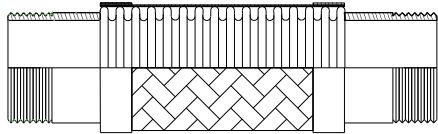

Global-Flex Mfg.

1580 Charles Drive Redding, CA 96003

STYLE # PM

Stainless Steel Pump Connectors Carbon Steel MPT

Part-Number	Size Inches
PM-050	1/2" X 6-1/2"
PM-075	3/4" X 7"
PM-100	1" X 8"
PM-125	1-1/4" X 8 1/2"
PM-150	1-1/2" X 9"
PM-200	2" X 10-1/2"
PM-250	2-1/2" X 12"
PM-300	3" X 14"
PM-400	4" X 16"

Cross Reference

Mason/Mercer	Style BSS PC-MN
Flex Metal Hose	MFC Serie
Unisource	UPCS-MMT
Senior Flexonics	PCS-MMT

Global-Flex Mfg.

1580 Charles Drive Redding, CA 96003

Stainless Steel Pump Connectors Carbon Steel MPT Long Length

STYLE # PM-L

Part Number	Size Inches
PML-050	1/2" X 10"
PML-075	3/4" X 11"
PML-100	1" X 12"
PML-125	1-1/4" X 13"
PML-150	1-1/2" X 14"
PML-200	2" X 15"

Cross Reference

Mason/Mercer

Flex Metal Hose

Unisource

UPCS-FLG

Global-Flex Mfg.

1580 Charles Drive Redding, CA 96003

STYLE # PF-L

Stainless Steel Pump Connectors Carbon Steel 150 LB Flange Long Length

Part-Number	Size Inches
PF-200-L	2" X 12"
PF-250-L	2-1/2" X 12"
PF-300-L	3" X 12"
PF-400-L	4" X 12"
PF-500-L	5" X 18"
PF-600-L	6" X 18"
PF-800-L	8" X 22"
PF-1000-L	10" X 22"