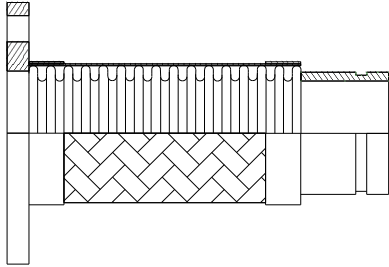

STYLE # PG

Stainless Steel Pump Connectors Carbon Steel Grooved End

| Part-Number | Size Inches |
|-------------|--------------|
| PG-200 | 2" X 12" |
| PG-250 | 2-1/2" X 14" |
| PG-300 | 3" X 14" |
| PG-400 | 4" X 15" |
| PG-500 | 5" X 16" |
| PG-600 | 6" X 16" |
| PG-800 | 8" X 17" |
| PG-1000 | 10" X 18" |
| PG-1200 | 12" X 19" |

Cross Reference

Metraflex
Unisource

Style GG
UPCS-GG

Global-Flex Mfg.

1580 Charles Drive Redding, CA 96003

STYLE # PGF

Stainless Steel Pump Connectors Carbon Steel 150 LB. Flange X Grv

Cross Reference

Global-Flex Mfg.

1580 Charles Drive Redding, CA 96003

Stainless Steel Hose Assembly Carbon Steel Reducer Flanged

STYLE # SNR

Cross Reference

Unisource CRCPS

| Part-Number | Size Inches |
|--------------|-------------------|
| SNR-250200 | 2-1/2" x 2" x 13" |
| SNR-300200 | 3" x 2" x 13" |
| SNR-300250 | 3" x 2-1/2" x 13" |
| SNR-400200 | 4" x 2" x 13" |
| SNR-400250 | 4" x 2-1/2" x 13" |
| SNR-400300 | 4" x 3" x 13" |
| SNR-500250 | 5" x 2-1/2" x 16" |
| SNR-500300 | 5" x 3" x 16" |
| SNR-500400 | 5" x 4" x 16" |
| SNR-600300 | 6" x 3" x 17" |
| SNR-600400 | 6" x 4" x 17" |
| SNR-600500 | 6" x 5" x 17" |
| SNR-800400 | 8" x 4" x 18" |
| SNR-800500 | 8" x 5" x 18" |
| SNR-800600 | 8" x 6" x 18" |
| SNR-1000600 | 10" x 6" x 18" |
| SNR-100800 | 10" x 8" x 18" |
| SNR-12001000 | 12" x 10" x 20" |