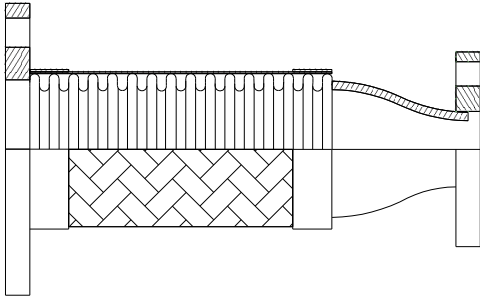

STYLE # PG

Stainless Steel Pump Connectors Carbon Steel Grooved End

| Part-Number | Size Inches |
|-------------|--------------|
| PG-200 | 2" X 12" |
| PG-250 | 2-1/2" X 14" |
| PG-300 | 3" X 14" |
| PG-400 | 4" X 15" |
| PG-500 | 5" X 16" |
| PG-600 | 6" X 16" |
| PG-800 | 8" X 17" |
| PG-1000 | 10" X 18" |
| PG-1200 | 12" X 19" |

Cross Reference

Metraflex
Unisource

Style GG
UPCS-GG

Global-Flex Mfg.

1580 Charles Drive Redding, CA 96003

STYLE # PGF

Stainless Steel Pump Connectors Carbon Steel 150 LB. Flange X Grv

Cross Reference

Metraflex
Unisource

Style GF
UPCS-GF

| Part-Number | Size Inches |
|--------------------|--------------------|
| PGF-200 | 2" X 12" |
| PGF-250 | 2-1/2" X 12" |
| PGF-300 | 3" X 13" |
| PGF-400 | 4" X 13" |
| PGF-500 | 5" X 14" |
| PGF-600 | 6" X 14" |
| PGF-800 | 8" X 15" |
| PGF-1000 | 10" X 16" |
| PGF-1200 | 12" X 17" |

Global-Flex Mfg.

1580 Charles Drive Redding, CA 96003

Stainless Steel Hose Assembly Carbon Steel Reducer Flanged

STYLE # SNR

Cross Reference

Unisource CRCPS

| Part-Number | Size Inches |
|--------------|-------------------|
| SNR-250200 | 2-1/2" x 2" x 13" |
| SNR-300200 | 3" x 2" x 13" |
| SNR-300250 | 3" x 2-1/2" x 13" |
| SNR-400200 | 4" x 2" x 13" |
| SNR-400250 | 4" x 2-1/2" x 13" |
| SNR-400300 | 4" x 3" x 13" |
| SNR-500250 | 5" x 2-1/2" x 16" |
| SNR-500300 | 5" x 3" x 16" |
| SNR-500400 | 5" x 4" x 16" |
| SNR-600300 | 6" x 3" x 17" |
| SNR-600400 | 6" x 4" x 17" |
| SNR-600500 | 6" x 5" x 17" |
| SNR-800400 | 8" x 4" x 18" |
| SNR-800500 | 8" x 5" x 18" |
| SNR-800600 | 8" x 6" x 18" |
| SNR-1000600 | 10" x 6" x 18" |
| SNR-100800 | 10" x 8" x 18" |
| SNR-12001000 | 12" x 10" x 20" |