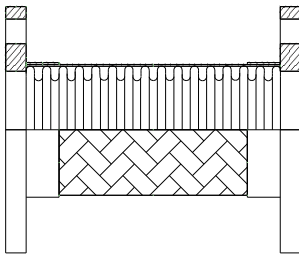

| Part-Number | Size Inches |
|-------------|-----------------|
| PM-050 | 1/2" X 6-1/2" |
| PM-075 | 3/4" X 7" |
| PM-100 | 1" X 8" |
| PM-125 | 1-1/4" X 8 1/2" |
| PM-150 | 1-1/2" X 9" |
| PM-200 | 2" X 10-1/2" |
| PM-250 | 2-1/2" X 12" |
| PM-300 | 3" X 14" |
| PM-400 | 4" X 16" |

Global-Flex Mfg.

1580 Charles Drive Redding, CA 96003

Stainless Steel Pump Connectors Carbon Steel MPT Long Length

STYLE # PM-L

| Part Number | Size Inches |
|-------------|--------------|
| PML-050 | 1/2" X 10" |
| PML-075 | 3/4" X 11" |
| PML-100 | 1" X 12" |
| PML-125 | 1-1/4" X 13" |
| PML-150 | 1-1/2" X 14" |
| PML-200 | 2" X 15" |

Cross Reference

Mason/Mercer
Flex Metal Hose
Unisource

Style BSS PC-MN-L
MFC-L Series
UPCS-MMT-L

STYLE # PF

Stainless Steel Pump Connectors Carbon Steel 150 LB Flange

| Part-Number | Size Inches |
|-------------|-------------|
| PF-150 | 1-1/2" X 9" |
| PF-200 | 2" X 9" |
| PF-250 | 2-1/2" X 9" |
| PF-300 | 3" X 9" |
| PF-400 | 4" X 9" |
| PF-500 | 5" X 11" |
| PF-600 | 6" X 11" |
| PF-800 | 8" X 12" |
| PF-1000 | 10" X 13" |
| PF-1200 | 12" X 14" |