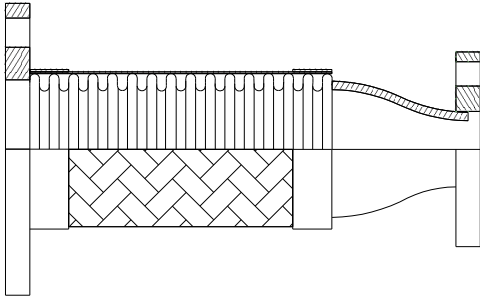

STYLE # PG

Stainless Steel Pump Connectors Carbon Steel Grooved End

Part-Number	Size Inches
PG-200	2" X 12"
PG-250	2-1/2" X 14"
PG-300	3" X 14"
PG-400	4" X 15"
PG-500	5" X 16"
PG-600	6" X 16"
PG-800	8" X 17"
PG-1000	10" X 18"
PG-1200	12" X 19"

Cross Reference

Metraflex
Unisource

Style GG
UPCS-GG

Global-Flex Mfg.

1580 Charles Drive Redding, CA 96003

STYLE # PGF

Stainless Steel Pump Connectors Carbon Steel 150 LB. Flange X Grv

Part-Number	Size Inches
PGF-200	2" X 12"
PGF-250	2-1/2" X 12"
PGF-300	3" X 13"
PGF-400	4" X 13"
PGF-500	5" X 14"
PGF-600	6" X 14"
PGF-800	8" X 15"
PGF-1000	10" X 16"
PGF-1200	12" X 17"

Cross Reference

Metraflex
Unisource

Style GF
UPCS-GF

Global-Flex Mfg.

1580 Charles Drive Redding, CA 96003

Stainless Steel Hose Assembly Carbon Steel Reducer Flanged

STYLE # SNR

Part-Number	Size Inches
SNR-250200	2-1/2" x 2" x 13"
SNR-300200	3" x 2" x 13"
SNR-300250	3" x 2-1/2" x 13"
SNR-400200	4" x 2" x 13"
SNR-400250	4" x 2-1/2" x 13"
SNR-400300	4" x 3" x 13"
SNR-500250	5" x 2-1/2" x 16"
SNR-500300	5" x 3" x 16"
SNR-500400	5" x 4" x 16"
SNR-600300	6" x 3" x 17"
SNR-600400	6" x 4" x 17"
SNR-600500	6" x 5" x 17"
SNR-800400	8" x 4" x 18"
SNR-800500	8" x 5" x 18"
SNR-800600	8" x 6" x 18"
SNR-1000600	10" x 6" x 18"
SNR-100800	10" x 8" x 18"
SNR-12001000	12" x 10" x 20"

Cross Reference

Unisource CRCPS

*Available in Longer Lengths and with Eccentric Reducer. Call Global-Flex for pricing information